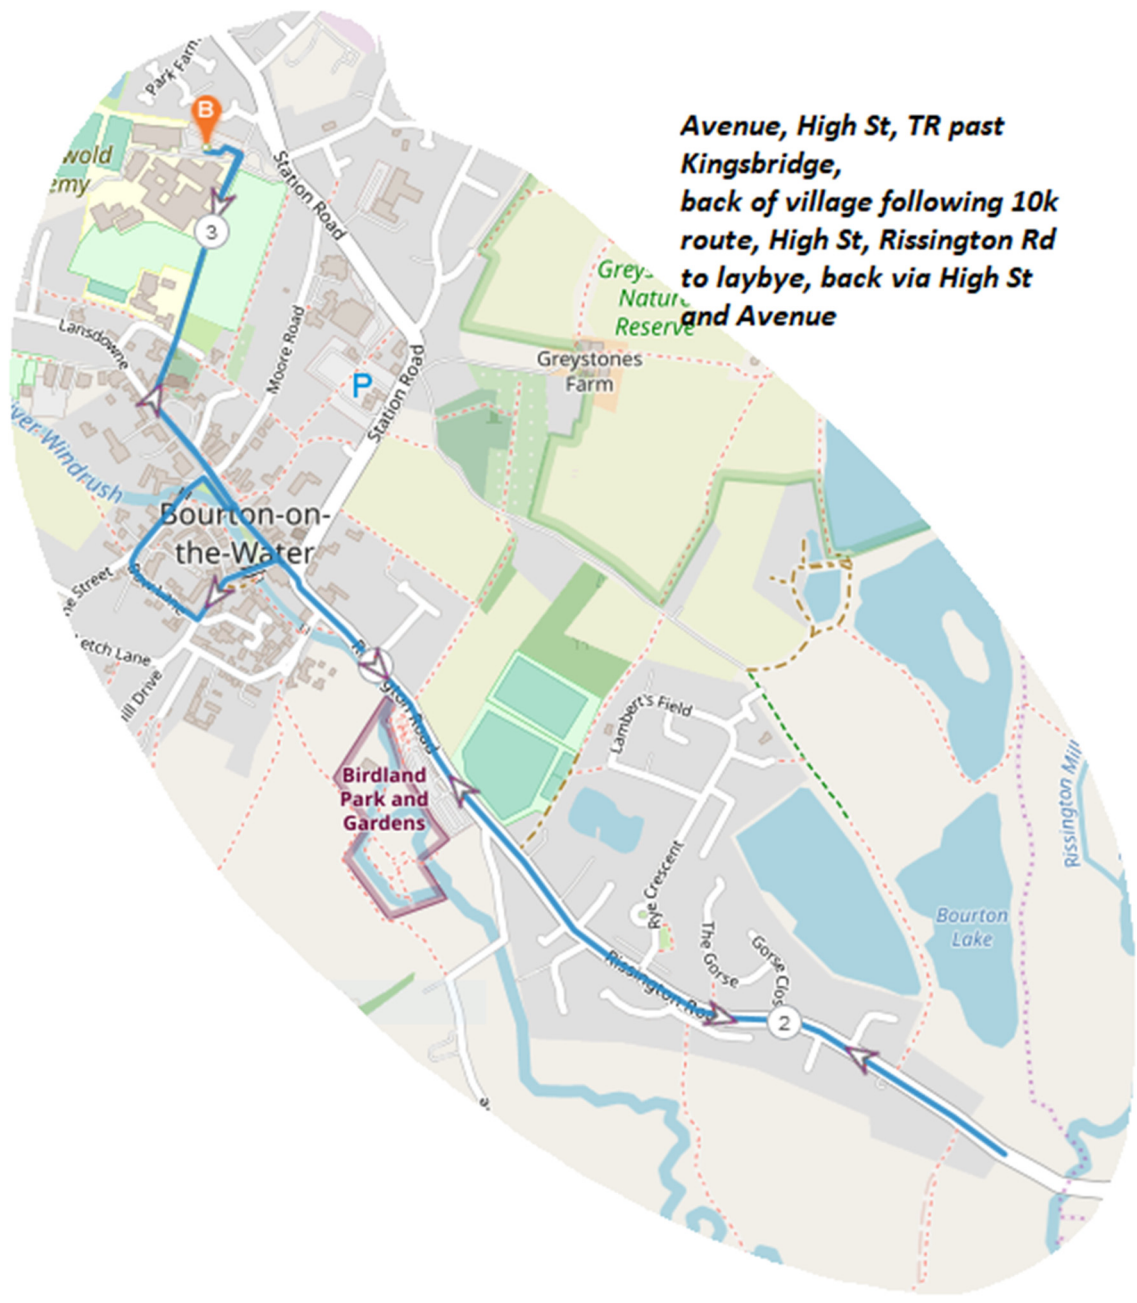

Avenue, High St., turn right past Kingsbridge, back of village following 10k route, High Street, Rissington Rd., (to laybye), back via High Street & Avenue.

Avenue, High St, TR past Kingsbridge, back of village following 10k route, High St, Rissington Rd to laybye, back via High St and Avenue